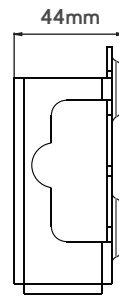

BST-WM Wall Mount for Sonos Boost

- Bespoke design for SONOS BOOST
- Allows SONOS BOOST to be discreetly installed
- Can be orientated to optimum position: 0°; 90°; 180° or 270°
- Allows cable routing in any direction, while retaining access to control
- Available in white, to match the SONOS BOOST
- Precision designed in the UK
- Quick and easy to fit

	White			
Product Code	FLXBTWB1011			
UPC Number	702380996156			
UK, European and US (SRP)	£24.99	€34.99	\$34.99	
Product Specifications	Height	Width	Depth	Weight
Product Size (mm)	99mm	119mm	44mm	0.18kg
Carton Dimensions (mm)	146mm	107mm	54mm	0.27kg
Carton Contents	1 x Wall Mount			
Country of Manufacture	UK	Outer Carton Quantity	4	