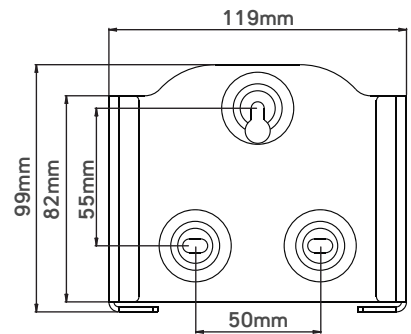

BST-WM Wall Mount for Sonos Boost

- Bespoke design for SONOS BOOST
- Allows SONOS BOOST to be discreetly installed
- Can be orientated to optimum position: 0°; 90°; 180° or 270°
- Allows cable routing in any direction, while retaining access to control
- Available in white, to match the SONOS BOOST
- Precision designed in the UK
- Quick and easy to fit

	White			
Product Code	FLXBTWB1011			
UPC Number	702380996156			
UK, European and US (SRP)	£24.99	€34.99	\$34.99	
Product Specifications	Height	Width	Depth	Weight
Product Size (mm)	99mm	119mm	44mm	0.18kg
Carton Dimensions (mm)	146mm	107mm	54mm	0.27kg
Carton Contents	1 x Wall Mount			
Country of Manufacture	UK	Outer Carton Quantity	4	