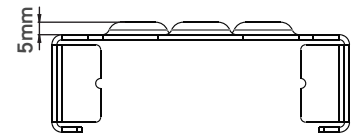

BST-WM Wall Mount for Sonos Boost

- Bespoke design for SONOS BOOST
- Allows SONOS BOOST to be discreetly installed
- Can be orientated to optimum position: 0°; 90°; 180° or 270°
- Allows cable routing in any direction, while retaining access to control
- Available in white, to match the SONOS BOOST
- Precision designed in the UK
- Quick and easy to fit

	White			
Product Code	FLXBTWB1011			
UPC Number	702380996156			
UK, European and US (SRP)	£24.99	€34.99	\$34.99	
Product Specifications	Height	Width	Depth	Weight
Product Size (mm)	99mm	119mm	44mm	0.18kg
Carton Dimensions (mm)	146mm	107mm	54mm	0.27kg
Carton Contents	1 x Wall Mount			
Country of Manufacture	UK	Outer Carton Quantity	4	