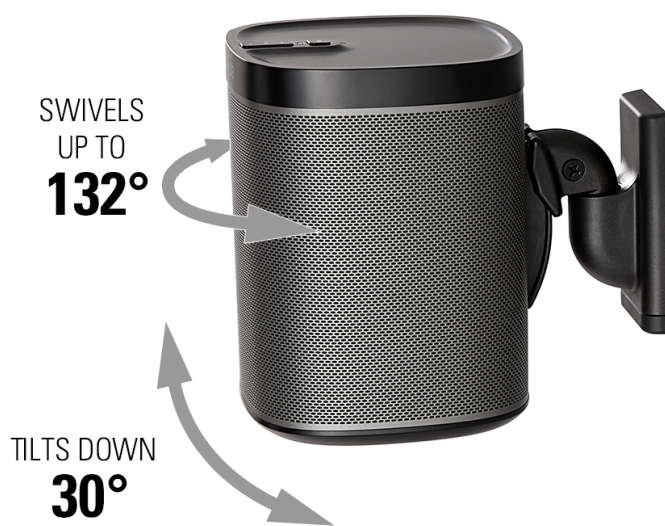

Wireless Speaker Wall Mount

Designed for the Sonos One™ Speaker

PERSONAL ASSISTANT

An elegant solution for your smart home. Mount your wireless speaker in the kitchen, as part of a home theater, or anywhere with a wall: it works on drywall, wood stud, or concrete.

TOOL-FREE TILT & SWIVEL

Effortlessly find your sound sweet spot with 30° of tilt and 132° of swivel – no tools needed!

SECURED WITH EXCLUSIVE INVISIGRIP™ TECHNOLOGY

Your SONOS ONE stays securely mounted via exclusive Invisigrip™ technology, using two ultra-thin, virtually invisible wires wrapping around the top and bottom of your speaker, snugly holding it in place.

EASY 15-MINUTE ASSEMBLY

WIRELESS SOLUTIONS FOR A WIRELESS WORLD

Designed by SANUS to perfectly complement Sonos® speakers

Wireless Speaker Stands
WSS21, WSS22

Wireless Speaker Wall Mounts
WSWM21, WSWM22

Swiveling TV Base
WSTV1