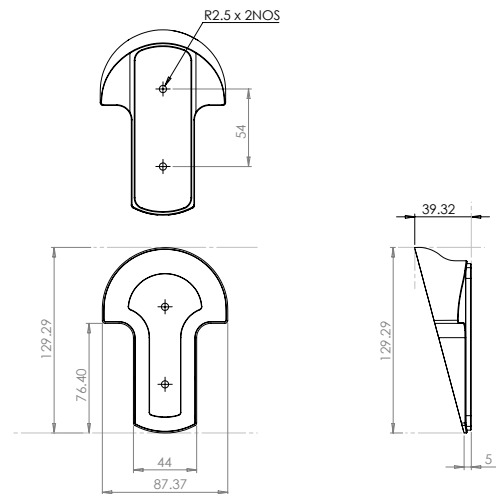

SM-WM Wall Mount for Sonos Move

This Flexson Wall Mount for Sonos Move allows you to mount your Sonos Move safely and securely, both indoors or out, freeing up valuable surface space in your home or garden. By mounting the Sonos Move on a wall, you not only keep it safe from inquisitive toddlers and pets, you can also position your speaker at the perfect height for enhanced sound projection.

Like all Flexson products, the Flexson Wall Mount for Sonos Move is precision engineered in the UK, easy to fit and comes with all the fixings you need.

- Suitable for use indoors and outdoors
- Ergonomic design
- Quick and easy to fit
- Once fitted, Sonos Move can easily be mounted/unmounted as you move it around
- Precision engineered from UV resistant ABS
- Includes fixing hardware for Brick/Masonry and Wood/Studwork
- Designed in the UK

	Black	White		
Product Code	FLXSMWM1022	FLXSMWM1012		
UPC Number	5057964002231	5057964002248		
UK, European and US (SRP)	£19.99	€19.99	\$19.99	
Millimetres / Kilograms	Height	Width	Depth	Weight
Product Size	129.29	87.37	39.32	0.10
Millimetres / Kilograms	Length	Width	Height	Weight
Retail Carton	136	88	37	0.15
Carton Contents	1 x Sonos Move Wall Mount, Fitting Hardware, Instructions			
Outer Carton Quantity	10	Country of Manufacture	China	