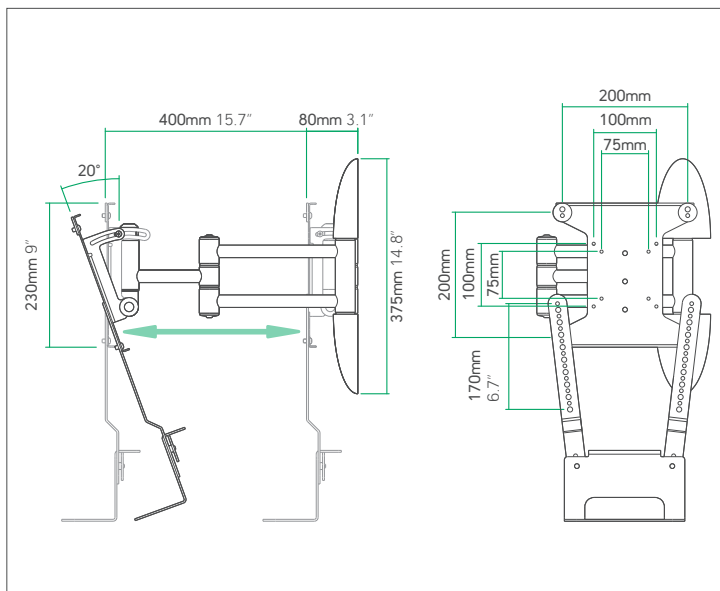

Have a larger TV? Check out the Flexson Cantilever Mount for TV and Sonos Beam or Sonos PLAYBAR, which holds 40-65in flatscreens along with your Sonos soundbar.

- Easily position your TV and Sonos Beam to the optimal viewing angle; ideal for corner room placement.
- TV and Sonos Beam can swivel up to 180° (90° left, 90° right)
- TV and Sonos Beam, can tilt 20° down, subject to TV size.
- VESA Compatibility up to 200 x 200
- Suitable for up to 40" TVs, weighing up to 20Kg
- Minimum depth of 80mm with a maximum extension of 400mm
- Designed and manufactured in the UK

|   |                                       |
|---|---------------------------------------|
|   | Black:                                |
| PRODUCT CODE:                                       | <b>FLXBCM401021</b>                   |
| UPC NUMBER:   | <b>706352961098</b>                   |
| CARTON DIMENSIONS (LxWxH MM): <b>665 x 160 x 48</b> |                                       |
| CARTON WEIGHT: <b>2.27Kg</b>                        |                                       |
| CARTON CONTENTS:                                    |                                       |
| <b>Instructions</b>                                 |                                       |
| <b>Bracket</b>                                      |                                       |
| <b>Fixings (inc Wall fixings)</b>                   |                                       |
| OUTER CARTON QUANTITY: <b>x 4</b>                   |                                       |
| UK, EUROPEAN & US (SRP):                            | <b>£149.99    €199.99    \$199.99</b> |