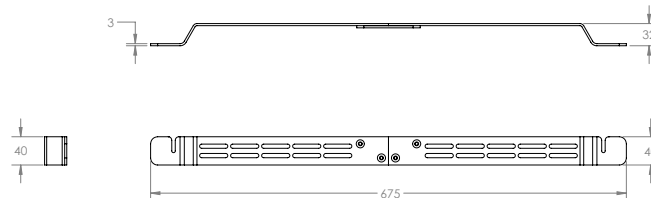

SAR-WM **Wall Mount for Sonos Arc**

The Flexson Wall Mount for Sonos Arc allows you to install Sonos Arc quickly and easily onto any suitable wall. Its unique design positions the Sonos Arc 30mm in front of the TV, allowing you to harness the power of Dolby Atmos and immerse yourself in your music, movies and more.

Like all Flexson products, the Flexson Wall Mount for Sonos Arc is precision engineered in the UK, easy to fit and comes with all the fixings you need.

- Allows you to position a Sonos Arc anywhere on the wall
- Bespoke, easy to fit design that holds the Sonos Arc securely
- 30mm step to position speakers in front of the TV
- 2-part assembly of main bracket for reduced packaging
- Multipoint fixing points
- Precision engineered from high grade-steel construction
- Designed and manufactured in the UK

	Black			
Product Code	FLXSARWM1021			
UPC Number	5057964002224			
UK, European and US (SRP)	£59	\$69	€69	
Millimetres / Kilograms	Height	Width	Depth	Weight
Product Size	40	675	32	0.9
Millimetres / Kilograms	Length	Width	Height	Weight
Retail Carton	370	60	45	0.95
Carton Contents	1 x Sonos Arc Wall Mount, instructions			
Outer Carton Quantity	1	Country of Manufacture	UK	