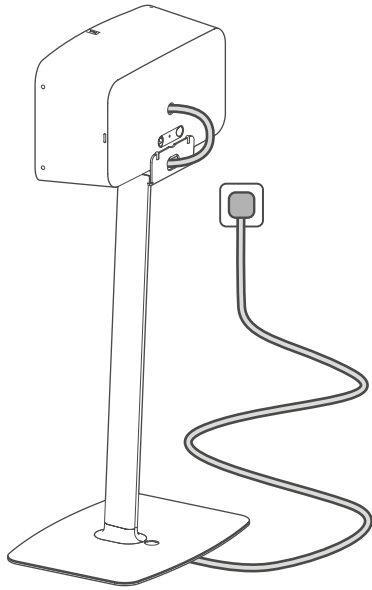

XS1-LPC FLEXSON 5M POWER CABLE FOR SONOS SPEAKERS

Suitable for use with Sonos Play:3, Play:5, Playbar, Playbase, Sub, Amp and Beam

The Flexson 5m Power Cable is the ultimate cabling solution, allowing more positional opportunities for your Sonos Speaker.

Coming in black or white finishes to match your speaker, the 5m Power Cable is ideal for Flexson Floor Stands, replacing the existing mains cables for the Sonos Play: 1 and Sonos One.

With the extra cabling length, you'll be able to find the perfect position for your Sonos speaker, replacing your old, ugly extension cables.

- Replaces the existing mains cable
- Longer length facilitates choice when positioning your Sonos speaker
- Ideal for use with Flexson floor stands
- Suitable for use with Sonos Play:3, Play:5, Playbar, Playbase, Sub, Amp and Beam

	White:	Black:
UK PRODUCT CODE:	FLXP55M1011UK	FLXP55M1021UK
UK UPC NUMBER:	5057964000084	5057964000091
EU PRODUCT CODE:	FLXP55M1011EU	FLXP55M1021EU
EU UPC NUMBER:	5057964000121	5057964000138
US PRODUCT CODE:	FLXP55M1011US	FLXP55M1021US
US UPC NUMBER:	5057964000107	5057964000114
UK CARTON DIMENSIONS (DxHxW):	48mm x 230mm x 60mm (1.9" x 9" x 2.4")	
EU/US CARTON DIMENSIONS (DxHxW):	30mm x 230mm x 100mm (1.2" x 9" x 3.9")	
CARTON WEIGHT:	287g (UK), 285g (EU), 285g (10oz) (US)	
CARTON CONTENTS:	1x cable	
OUTER CARTON QUANTITY:	x 4, x 32	
UK, EUROPEAN & US (SRP):	£14.99	€19.99 \$19.99