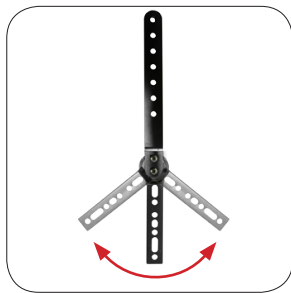

OCSBA product information sheet

Product Specifications

Fits most: 32" or larger TVs
Supports up to: 30 lbs (13.6 kg)
Color: Black

Product Benefits

- Universal design mounts most sound bars to a wall mounted TV
- Easily attaches a sound bar below a TV mount
- Works with most brands or styles of TV mount (fixed, tilt, full motion, interactive)
- Improves audio quality, especially when used with full motion TV mounts
- Includes all mounting hardware
- Great for medium and large TVs
- Attaches to the back of a TV and requires no holes in the wall

This universal mount attaches to an existing TV wall mount and hangs a sound bar below the TV, without putting holes in the wall.

Easily attach most sound bars under wall mounted TV.

OCSBA rotates for multiple installation configurations.