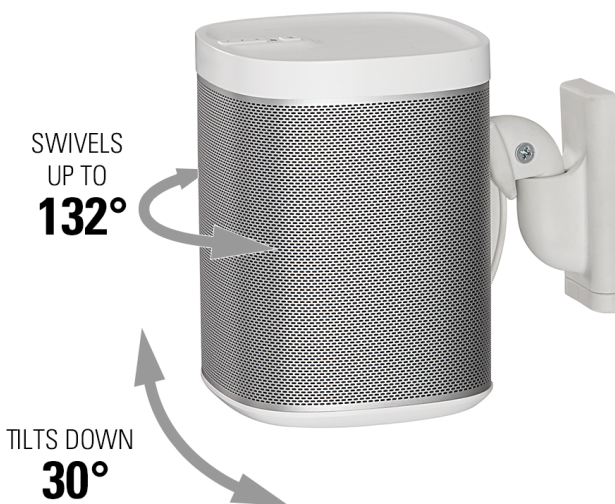

Wireless Speaker Wall Mount

Designed for the Sonos One™ Speaker

PERSONAL ASSISTANT

An elegant solution for your smart home. Mount your wireless speaker in the kitchen, as part of a home theater, or anywhere with a wall: it works on drywall, wood stud, or concrete.

TOOL-FREE TILT & SWIVEL

Effortlessly find your sound sweet spot with 30° of tilt and 132° of swivel – no tools needed!

SECURED WITH EXCLUSIVE INVISIGRIP™ TECHNOLOGY

Your SONOS ONE stays securely mounted via exclusive Invisigrip™ technology, using two ultra-thin, virtually invisible wires wrapping around the top and bottom of your speaker, snugly holding it in place.

EASY 15-MINUTE ASSEMBLY

1 Attach plate to wall

2 Attach speaker to mount

3 Attach mount to plate

WIRELESS SOLUTIONS FOR A WIRELESS WORLD

Designed by SANUS to perfectly complement Sonos® speakers

Wireless Speaker Stands
WSS21, WSS22